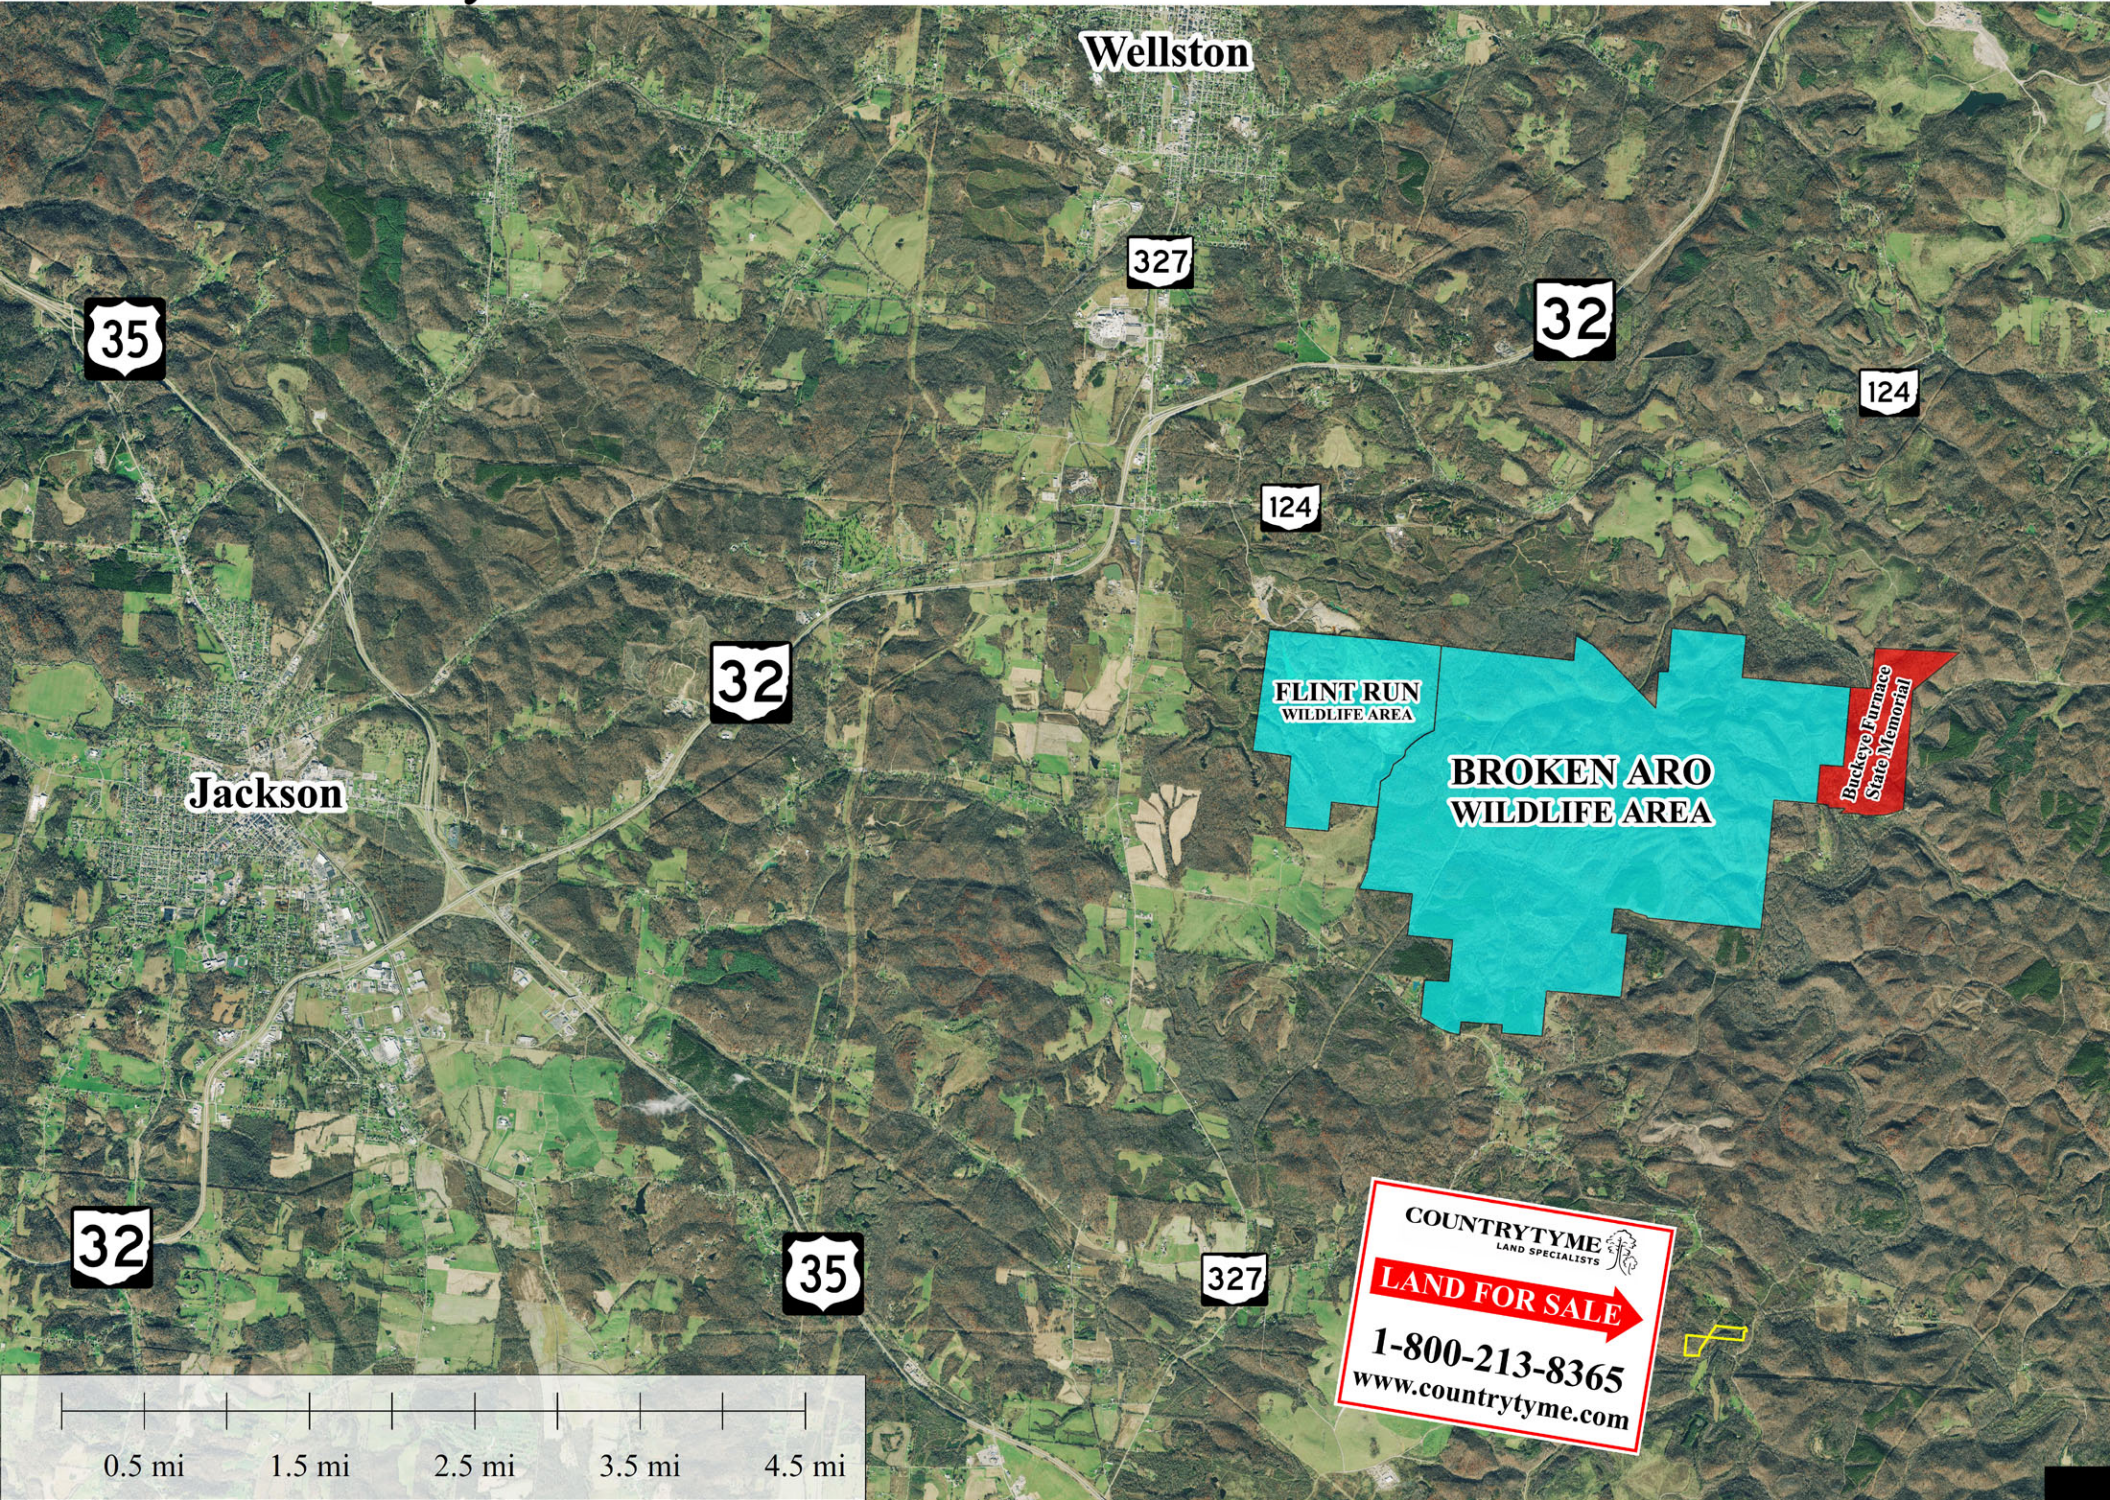

# Keystone Furnace Rd & James Hale Rd - Jackson Co

Wellston

Jackson

FLINT RUN  
WILDLIFE AREA

BROKEN ARO  
WILDLIFE AREA

Keystone Furnace  
State Memorial

**COUNTRYTYME**  
LAND SPECIALISTS

**LAND FOR SALE** →